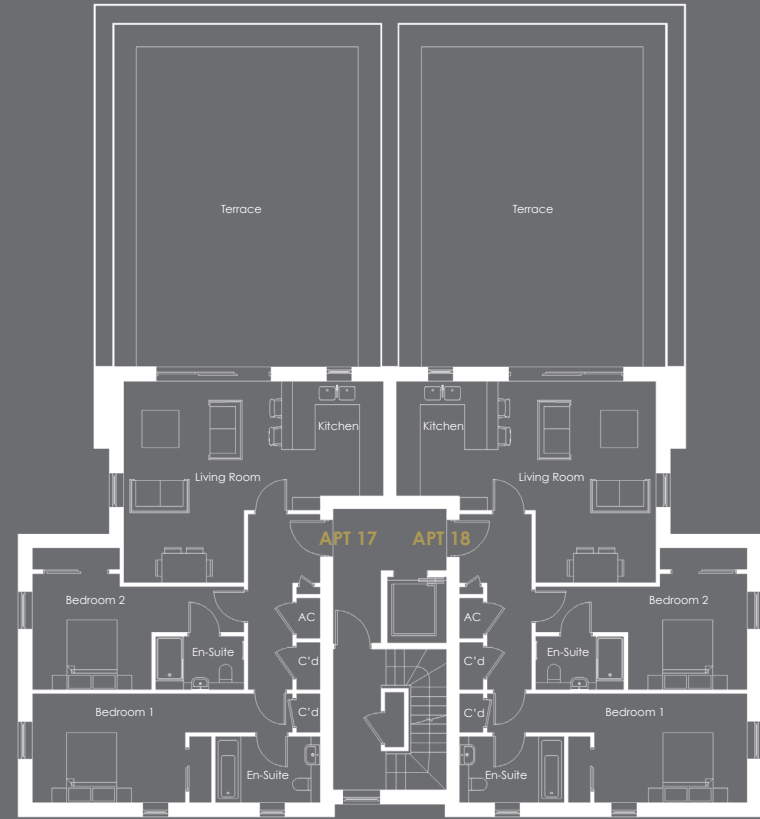

Apartment 12

	metric	imperial
73 sqm	783 sqft	
Kitchen/Living Room	7.8m x 3.7m (25'7" x 12'1")	
Bedroom 1 with En-Suite	3.3m x 3.9m (10'9" x 12'9")	
Bedroom 2 with En-Suite	5.7m x 3.2m (18'8" x 10'5")	

Apartment 15

	metric	imperial
77 sqm	829 sqft	
Kitchen/Living Room	7.4m x 3.8m (24'2" x 12'1")	
Bedroom 1 with En-Suite	5.4m x 3.7m (17'8" x 12'1")	
Bedroom 2 with En-Suite	5.4m x 2.7m (17'8" x 8'10")	

Apartment 14

	metric	imperial
77 sqm	829 sqft	
Kitchen/Living Room	7.4m x 3.8m (24'2" x 12'1")	
Bedroom 1 with En-Suite	5.4m x 3.7m (17'8" x 12'1")	
Bedroom 2 with En-Suite	5.4m x 2.7m (17'8" x 8'10")	

Apartment 16

	metric	imperial
73 sqm	783 sqft	
Kitchen/Living Room	7.8m x 3.7m (25'7" x 12'1")	
Bedroom 1 with En-Suite	3.3m x 3.9m (10'9" x 12'9")	
Bedroom 2 with En-Suite	5.7m x 3.2m (18'8" x 10'5")	